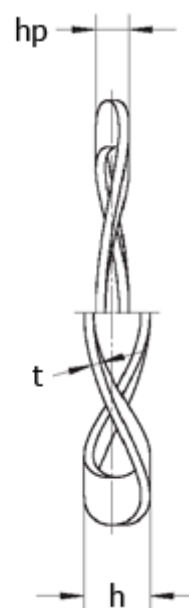

Article number: 22010204

Description: Wave washer L&M 12x7,2x0,2 K2
for bearing : 624

Measures

d1	= 7.50
d2	= 11.95
F (N) at hp	= 65.0
For bearing	= 624
h	= 1.2
hp	= 0.50
t	= 0.20
Waves	= 3

Weight (kg) / 100 pcs = 0.010